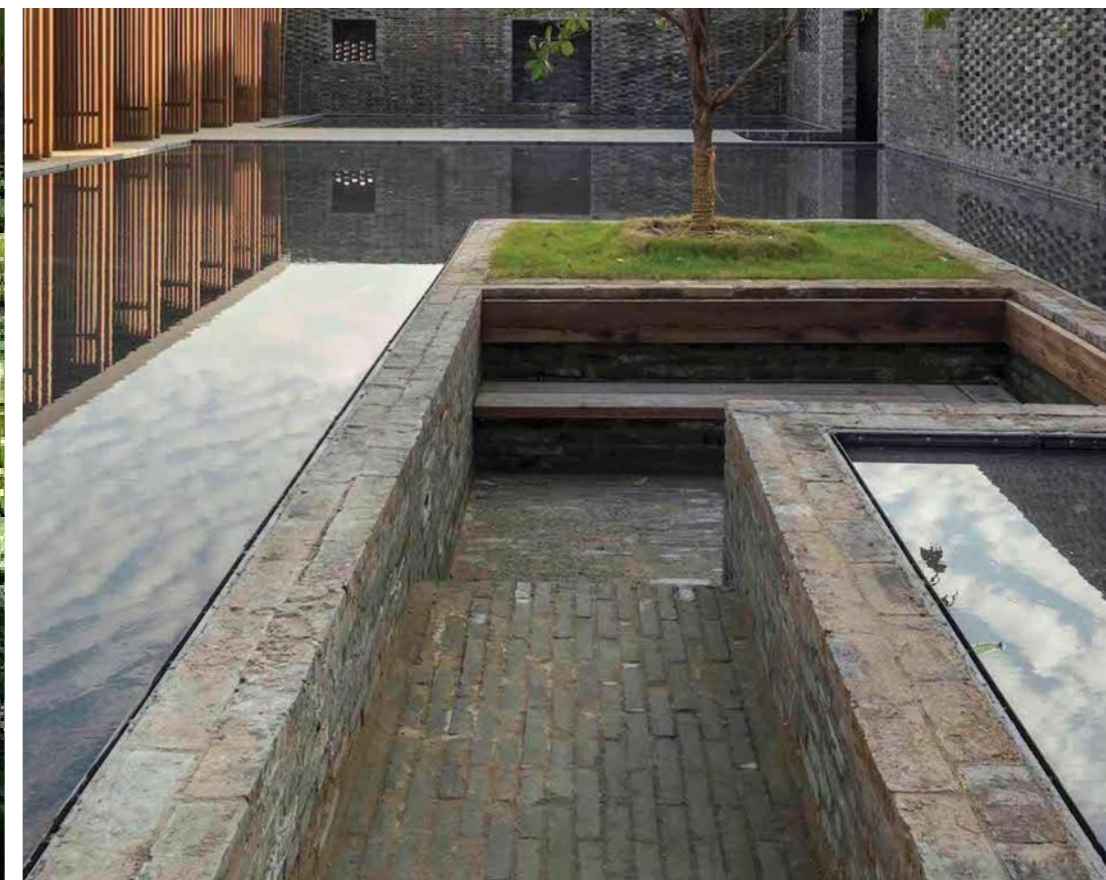

21 MOSQUE STREET

|

21 MOSQUE ST (S) 059501

DESIGN PROPOSAL

06-01-2022

|
LAYERED ARCHES ALONG THE WINDOWS

|
WHITE COFFERED CEILING BETWEEN BEAMS

|
TIMBER COFFERED CEILING

| EXPOSED BRICK WALL W/ FALSE BEAM

| WHITE CEILING W/ COVE LIGHT TROUGH

TIMBER FRAMED THRESHOLDS / PORTALS

TEXTURED PAINT ON PANELLED WALLS

FULL TIMBER PANELS / TIMBER FRAMED PANELS W TEXTURED BACKING

|
RUSTIC TIMBER FLOOR BOARDS